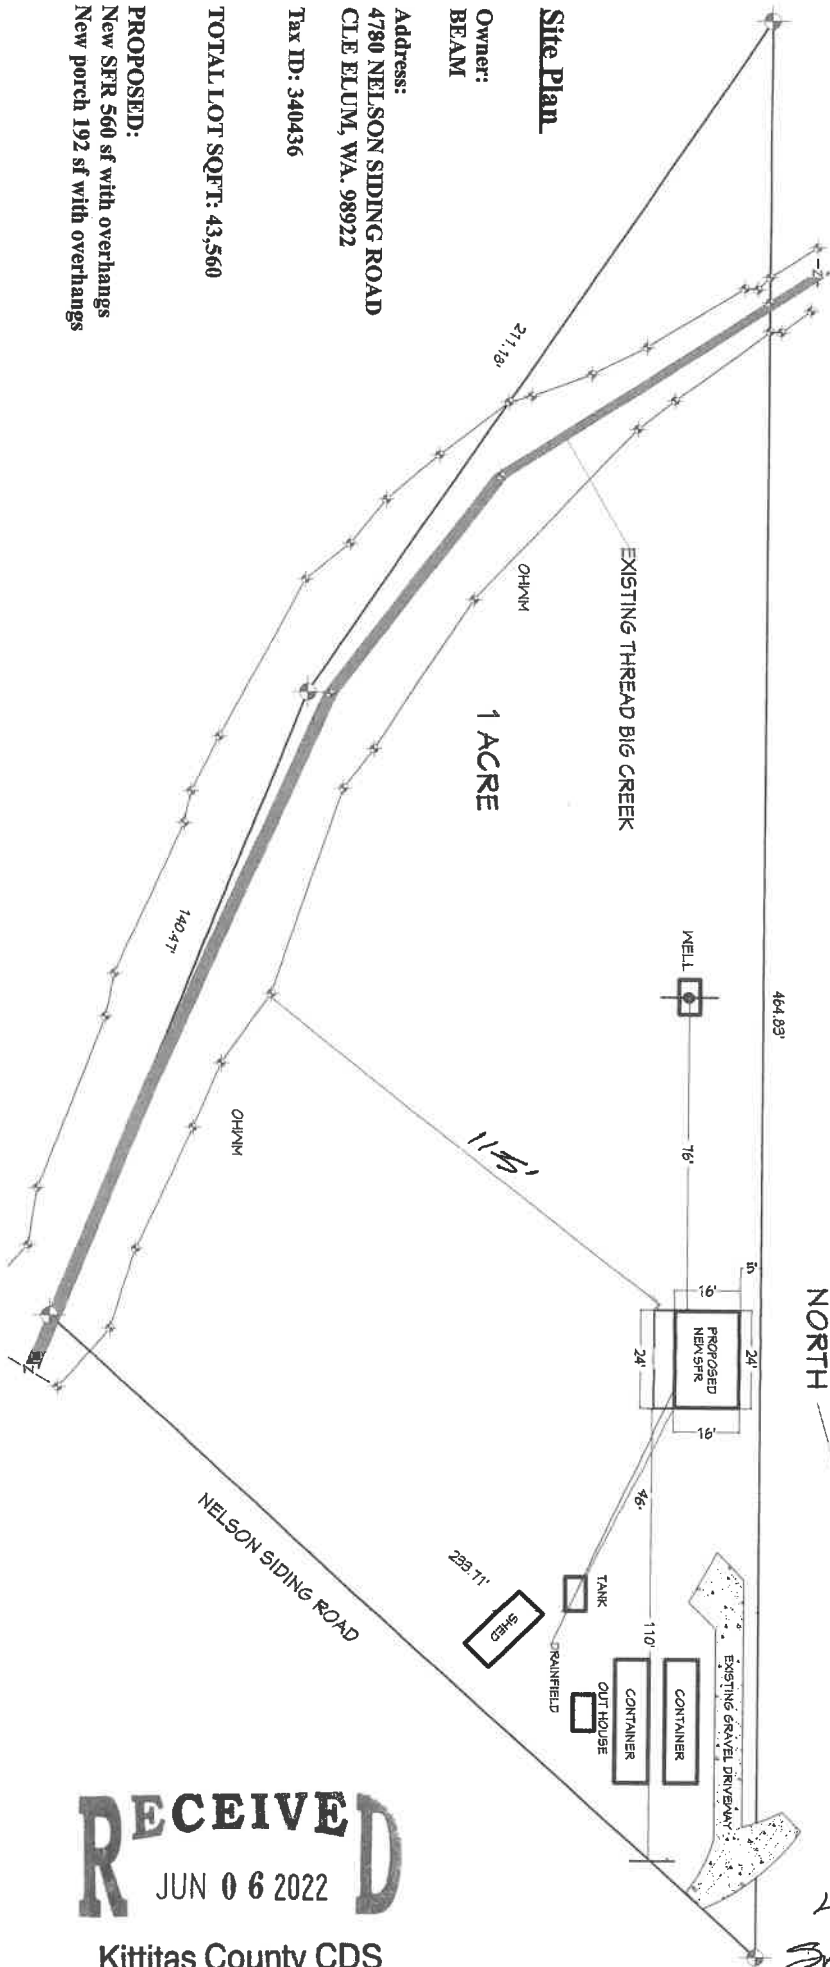

Site Plan

Owner:
BEAM

Address:
4780 NELSON SIDING ROAD
CLE ELUM, WA. 98922

Tax ID: 340436

TOTAL LOT SQFT: 43,560

PROPOSED:
New SFR 560 sf with overhangs
New porch 192 sf with overhangs

RECEIVED
JUN 06 2022

Kittitas County CDS

4790
BAMES
DREWOLF